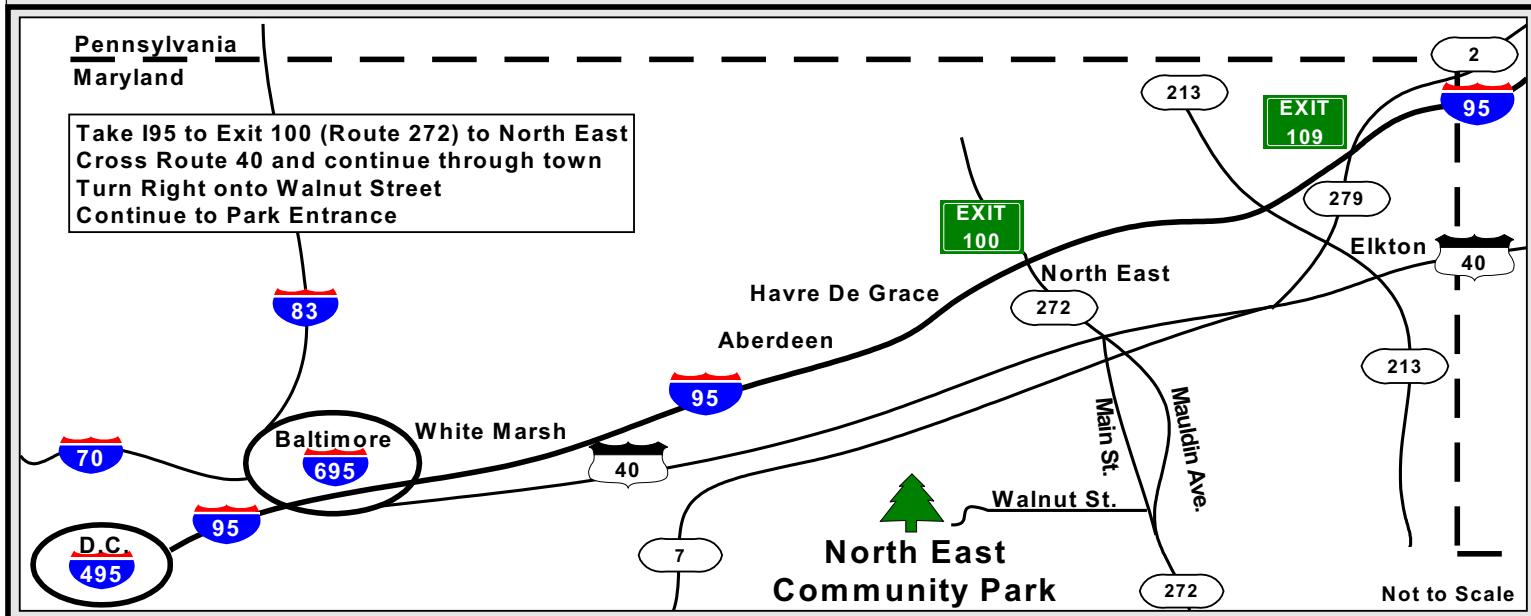

MCC# _____

Total Enclosed

\$ _____

Please make your check or money order payable to:

*Maryland Chevelle Club
1752 Governor Bridge Rd
Davidsonville, MD 21035*

MCC Use only

Reg.# _____

The Maryland Chevelle Club, The Town of North East and The North East Community Park shall not be held responsible for any loss, theft, injury, or damage arising from any source before, during, or after this event.

Signature _____ Date _____

Be a part of the largest gathering of Chevelles on the East Coast!

PLEASE DRIVE GENTLY THROUGH THE TOWN OF NORTH EAST

Lodging Information

Host Hotel: Comfort Inn & Suites
1 Center Drive
North East, MD 21901
(I-95 and MD Rt. 272 at exit 100)
(800) 424-6423 or (410) 287-7100