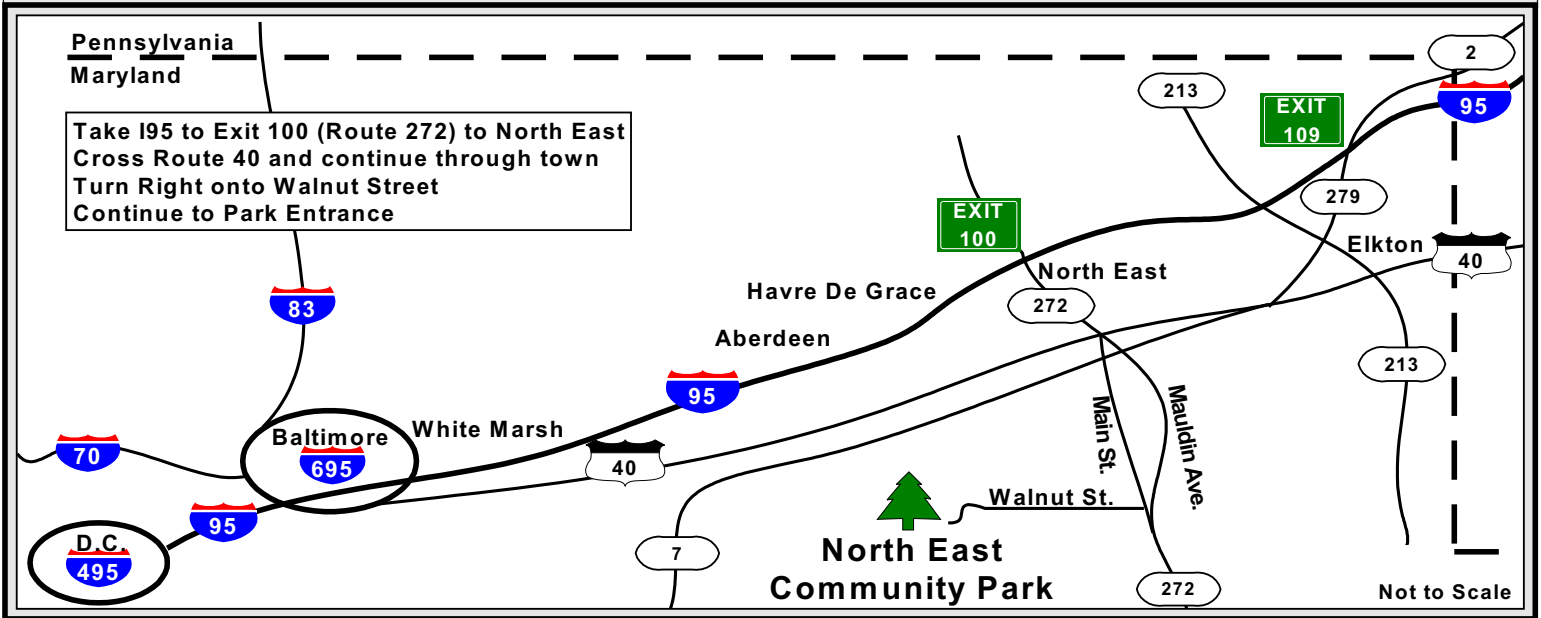

Please make your check or money order payable to:

MCC# _____

Total Enclosed

\$ _____

*Maryland Chevelle Club
1752 Governor Bridge Rd
Davidsonville, MD 21035*

MCC Use only

Reg.# _____

The Maryland Chevelle Club, The Town of North East and The North East Community Park shall not be held responsible for any loss, theft, injury, or damage arising from any source before, during, or after this event.

Signature _____ Date _____

Be a part of the largest gathering of Chevelles on the East Coast!

PLEASE DRIVE GENTLY THROUGH THE TOWN OF NORTH EAST

Lodging Information

Host Hotel: Comfort Inn & Suites
 1 Center Drive
 North East, MD 21901
 (I-95 and MD Rt. 272 at exit 100)
 (800) 424-6423 or (410) 287-7100